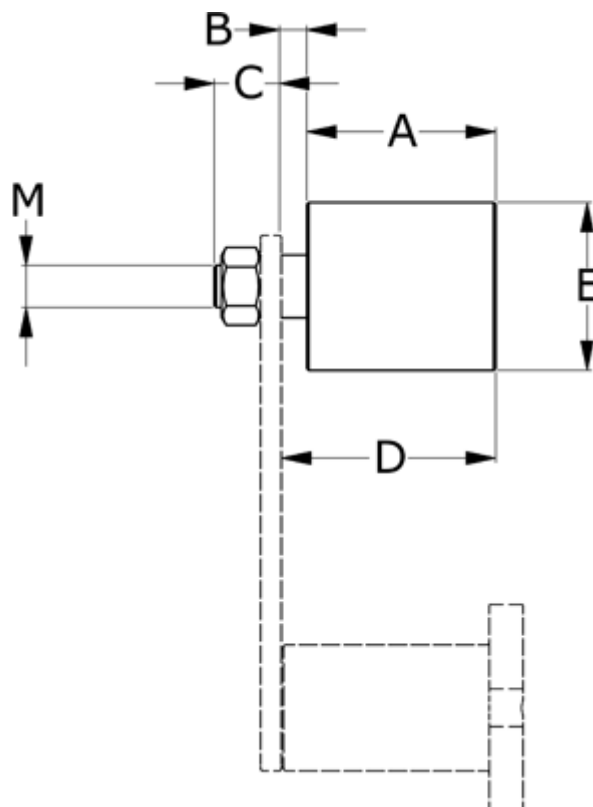

Data Sheet

Article number: 670760

Description: Roller XDA 60, stainless

Measures

A = 64

B = 8

C = 21

D = 72

E = 60

For tightener = PX 40, CE 27, CEZ 27

M = M12