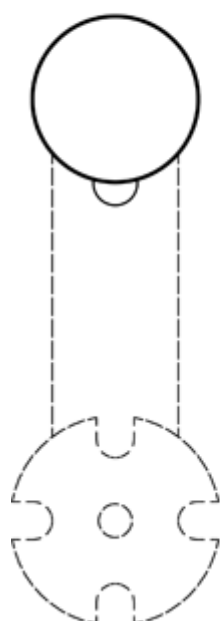

Data Sheet

Article number: 670760

Description: Roller XDA 60, stainless

Measures

A = 64

B = 8

C = 21

D = 72

E = 60

For tightener = PX 40, CE 27, CEZ 27

M = M12